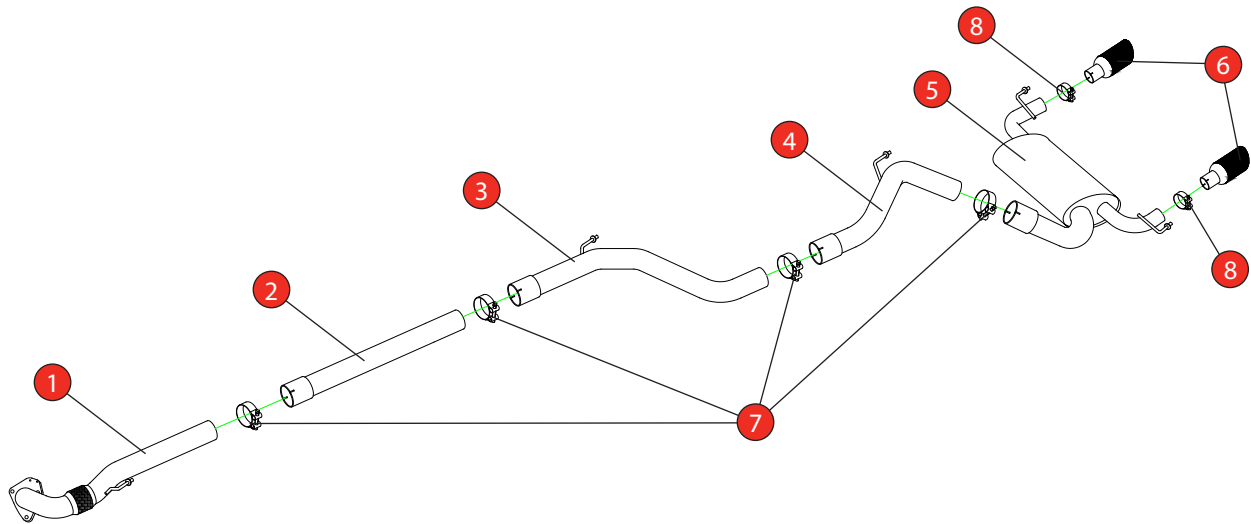

Car	Vauxhall Corsa 'E'VXR	Part No.	SVXS064C
Year	2015-Current	Fit Kits	258FK
Notes	Where not supplied use original fittings.	Features	Pipe Diameter:- 76mm / 3"

Estimated Fitting Time: 60 Minutes

NO.	PART NO.	DESCRIPTION	QTY
1	850GM	Front Flex Pipe	1
2	851GM	Non-resonated Centre Section	1
3	853GM	Link Pipe	1
4	854GM	Rear Link Pipe	1
5	855GM	Rear Silencer	1
6	Z023.10055	Black Ceramic Coated Ø100mm Daytona Trim	2
Fit Kit			
7	Z016.10062	79.2mm Heavy Duty Clamp	4
8	Z016.10064	65.9mm Heavy Duty Clamp	2

E-MARK	N/A
DATE	15/11/16
ISSUE	00
AUTHORISED	M.Ydlibi

NOTE: ENSURE SCORPION SYSTEM IS CLEAR OF MOVING PARTS AND ALL ORIGINAL FUNCTIONS WORK CORRECTLY.

STAY CONNECTED TO RED POWER.